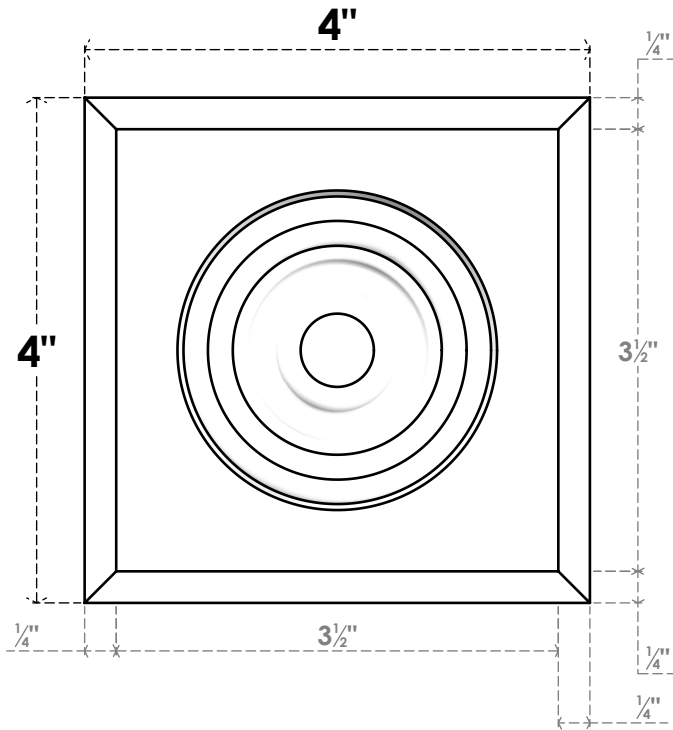

# ROSP040X040X075SDG03

4"W X 4"H X 3/4"P STANDARD SEDGWICK BULLSEYE ROSETTE WITH BEVELED EDGE, ARCHITECTURAL GRADE PVC

**FRONT**

**SIDE**

EKENA MILLWORK  
2300 WEST MAIN ST.  
CLARKSVILLE, TX 75426  
TOLL FREE: 866-607-0453  
WWW.EKENAMILLWORK.COM

**NOTES**

1. INSTALLATION TO BE COMPLETED IN ACCORDANCE WITH MANUFACTURER'S SPECIFICATIONS.
2. DRAWING MAY NOT BE TO SCALE
3. THIS DRAWING IS INTENDED FOR DESIGN AND PLANNING PURPOSES ONLY.
4. ALL INFORMATION CONTAINED HEREIN WAS CURRENT AT THE TIME OF DEVELOPMENT BUT MUST BE REVIEWED AND APPROVED BY THE PRODUCT MANUFACTURER TO BE CONSIDERED ACCURATE.
5. ARCHITECTURAL GRADE PVC PRODUCTS ARE MADE FROM EXPANDED CELLULAR PVC AND COME NATURALLY WHITE BUT MAY BE PAINTED