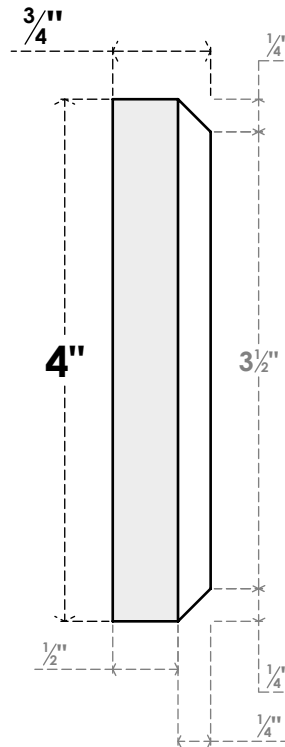

# ROSP040X040X075SDG03

4"W X 4"H X 3/4"P STANDARD SEDGWICK BULLSEYE ROSETTE WITH BEVELED EDGE, ARCHITECTURAL GRADE PVC

**FRONT**

**SIDE**

EKENA MILLWORK  
2300 WEST MAIN ST.  
CLARKSVILLE, TX 75426  
TOLL FREE: 866-607-0453  
WWW.EKENAMILLWORK.COM

**NOTES**

1. INSTALLATION TO BE COMPLETED IN ACCORDANCE WITH MANUFACTURER'S SPECIFICATIONS.
2. DRAWING MAY NOT BE TO SCALE
3. THIS DRAWING IS INTENDED FOR DESIGN AND PLANNING PURPOSES ONLY.
4. ALL INFORMATION CONTAINED HEREIN WAS CURRENT AT THE TIME OF DEVELOPMENT BUT MUST BE REVIEWED AND APPROVED BY THE PRODUCT MANUFACTURER TO BE CONSIDERED ACCURATE.
5. ARCHITECTURAL GRADE PVC PRODUCTS ARE MADE FROM EXPANDED CELLULAR PVC AND COME NATURALLY WHITE BUT MAY BE PAINTED